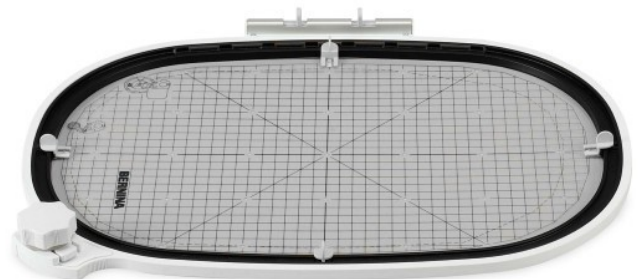

Bernina Hoop Measurements

Small 50x72mm Hoop
Max field 1.96" x 2.83"

Medium 130x100mm Hoop
Max field 5.11" x 3.93"

Large 255x145mm Hoop
Max field 10" x 5.70"

Mega 400x150mm Hoop
Max field 15.74" x 5.90"

Maxi 40x21cm Hoop (400x210mm)
Max field 15.74" x 8.26"

Jumbo 40x26cm Hoop
(400x260mm)
Max field 15.74" x 10.23"