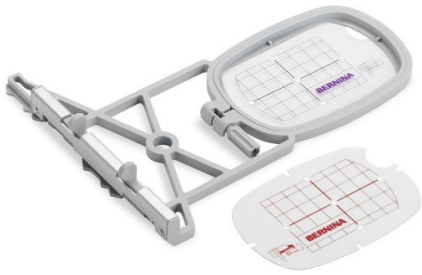

Bernina Hoop Measurements

Small 50x72mm Hoop
Max field 1.96" x 2.83"

Medium 130x100mm Hoop
Max field 5.11" x 3.93"

Large 255x145mm Hoop
Max field 10" x 5.70"

Mega 400x150mm Hoop
Max field 15.74" x 5.90"

Maxi 40x21cm Hoop (400x210mm)
Max field 15.74" x 8.26"

Jumbo 40x26cm Hoop
(400x260mm)
Max field 15.74" x 10.23"